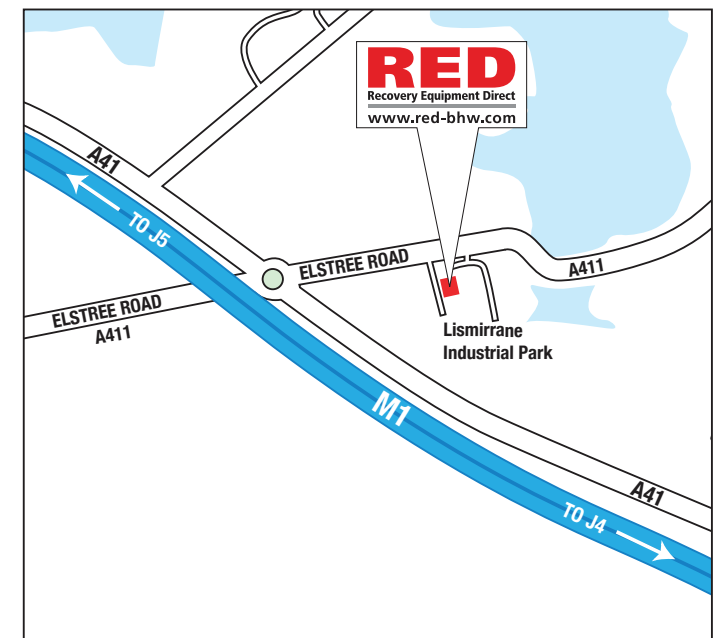

# RED

Recovery Equipment Direct

[www.red-bhw.com](http://www.red-bhw.com)

at BHW GROUP LTD

Unit 5

Lismirrane Industrial Park

Elstree Road

Elstree, Herts WD6 3EE

+44(0)20 8953 6050

From the M1 Motorway: Leave at Junction 5 and take the A41 south. Straight over first roundabout, at second roundabout turn left, then first right into Lismirrane Industrial Park. RED is situated at Unit 5, part of the BHW Group Limited offices.